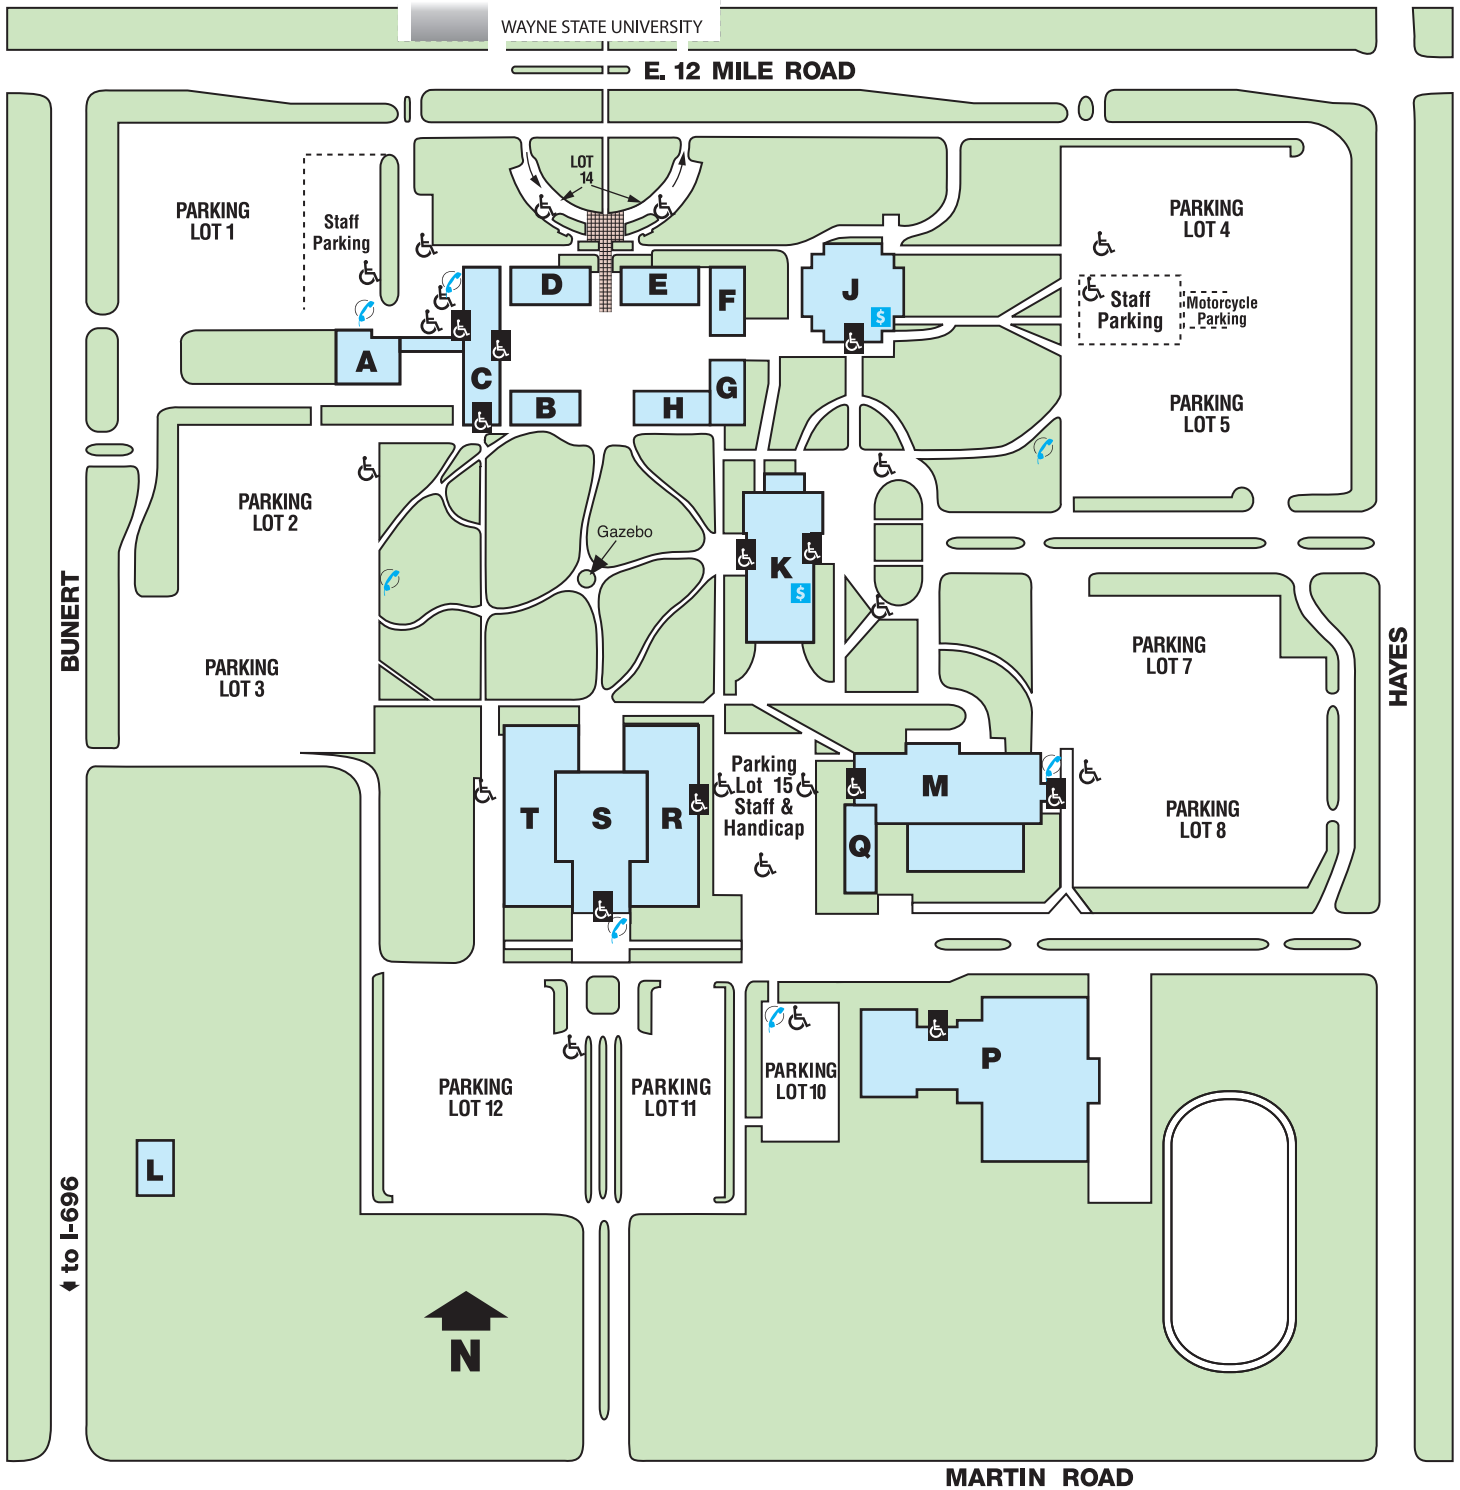

# South Campus

14500 E. 12 Mile Road • Warren, Michigan 48088-3896 • 1.866.Macomb1

REVISED 062714

## LEGEND—MAIN BUILDINGS

- A Boiler House
- B Science Building
- C Classroom Building  
Campus Police Dept.
- D Administration Building
- E Classroom Building
- F Classroom Building
- G Classroom, Student Services
- H Classroom Counseling Building
- J Max Thompson Learning  
Media Center
- K John Lewis Student  
Community Center/Bookstore
- L Bunert Conference Center
- M Transportation and Energy  
Technology Building
- N College Park Annex
  - Institutional Research
  - Marketing
  - Publications
- P Sports & Expo Center
- Q Boiler House
- Robert E. Turner Complex**
  - R Graphic Technical Building
  - S Walter E. Bradley Auditorium
  - T Mechanical Technical Building

## Disabled Parking

Location	Spaces
Lot 1A Staff	3
Lot 2	7
Lot 4	8
Lot 4 Staff	4
Lot 8	14
Lot 10	18
Lot 14	2
Lot 15 Staff	8
C-Bldg	19
K-Bldg	12

Location	Spaces
P-Bldg	18
T-Bldg	8
N-Bldg	6

- Blue Light  
Emergency  
Phone
- ATM

## Disabled Entrances

- C East, West & South
- J Main
- K East & West
- M East & West
- R East Middle
- P North
- M-TEC Main

**Wireless Available  
Campus-Wide**